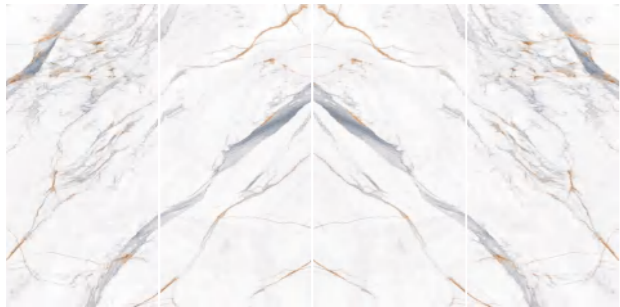

阿普安雕刻白(拼花) APUAN SCULPTURE WHITE
DB6M99BX1-X2-X3-X4 细哑面 1600x3200x6mm