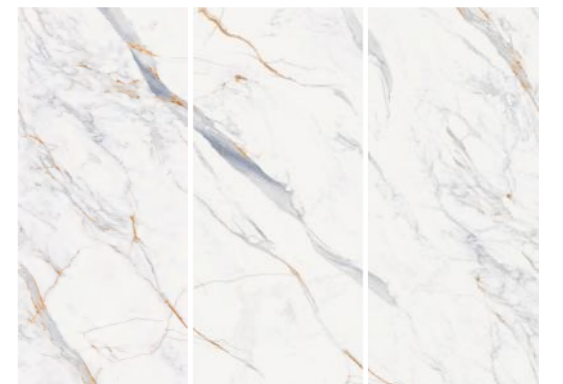

CONTINUOUS DISPLAY 连纹展示

TEXTURE1   TEXTURE2   TEXTURE3