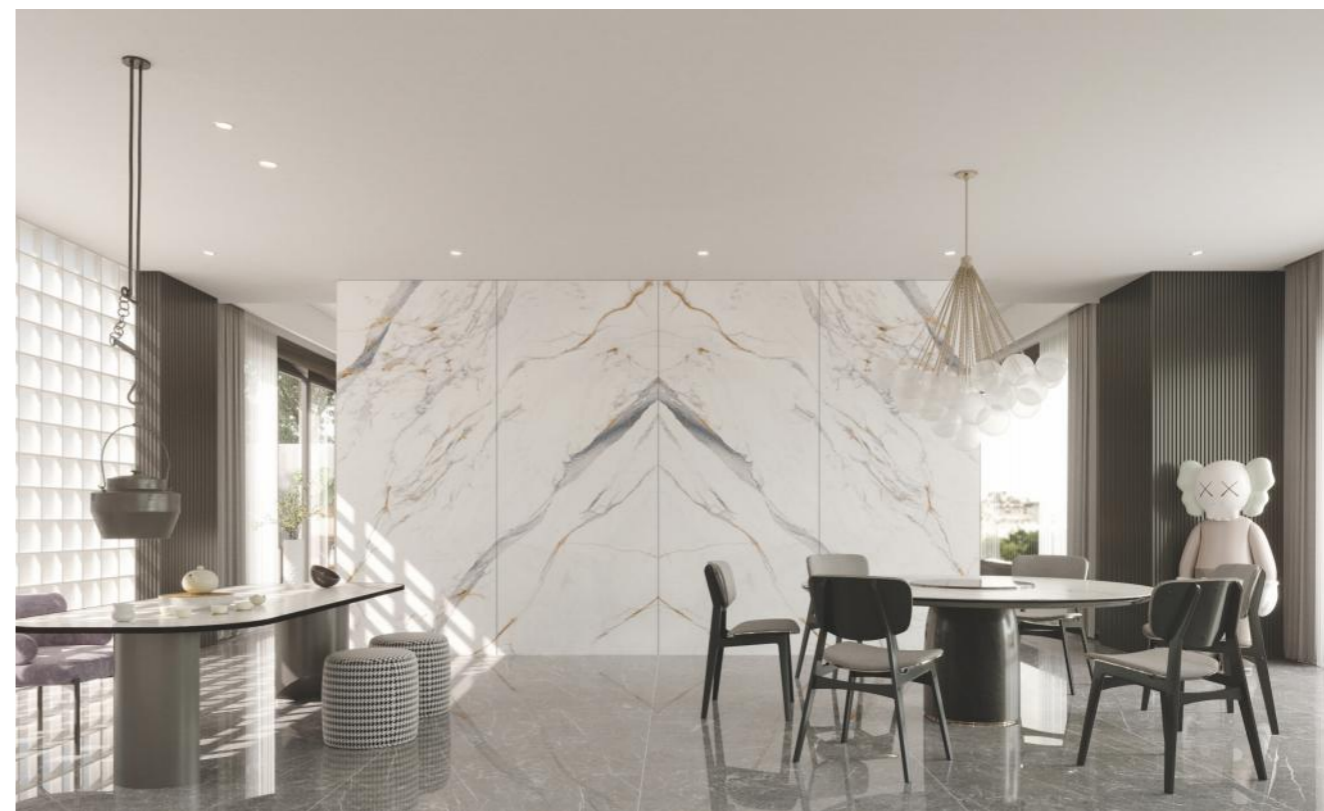

APUAN SCULPTURE WHITE

阿普安雕刻白 (拼花)

DESCRIPTION

将【阿普安雕刻白】岩板运用到家居，融入中世纪人类文明的色彩基调，感受延续至今的艺术文化。细腻逼真的质感，纹理自由变幻，与生俱来的天然气息，尽享空间雅致风。

Applying slate Apuan Sculpture White to household, it blends into the color tone of medieval human civilization, and makes people feel the art culture that continues to this day. It has delicate and realistic texture, and its texture changes freely. It exudes natural breath, which makes people enjoy the elegant style of space.

SPECIFICATION

DB6M99BX1-X2-X3-X4-细哑面
1600X3200X6MM

6 MM

FEATURES

A1级 防火耐高温   NSF认证 食品级表面   吸水率≤0.02% 零渗透不吸污   100%环保材料 抗菌抑菌   GA级 耐酸抗碱   R11级 防滑   0 零甲醛   6级莫氏硬度 高强度耐磨损