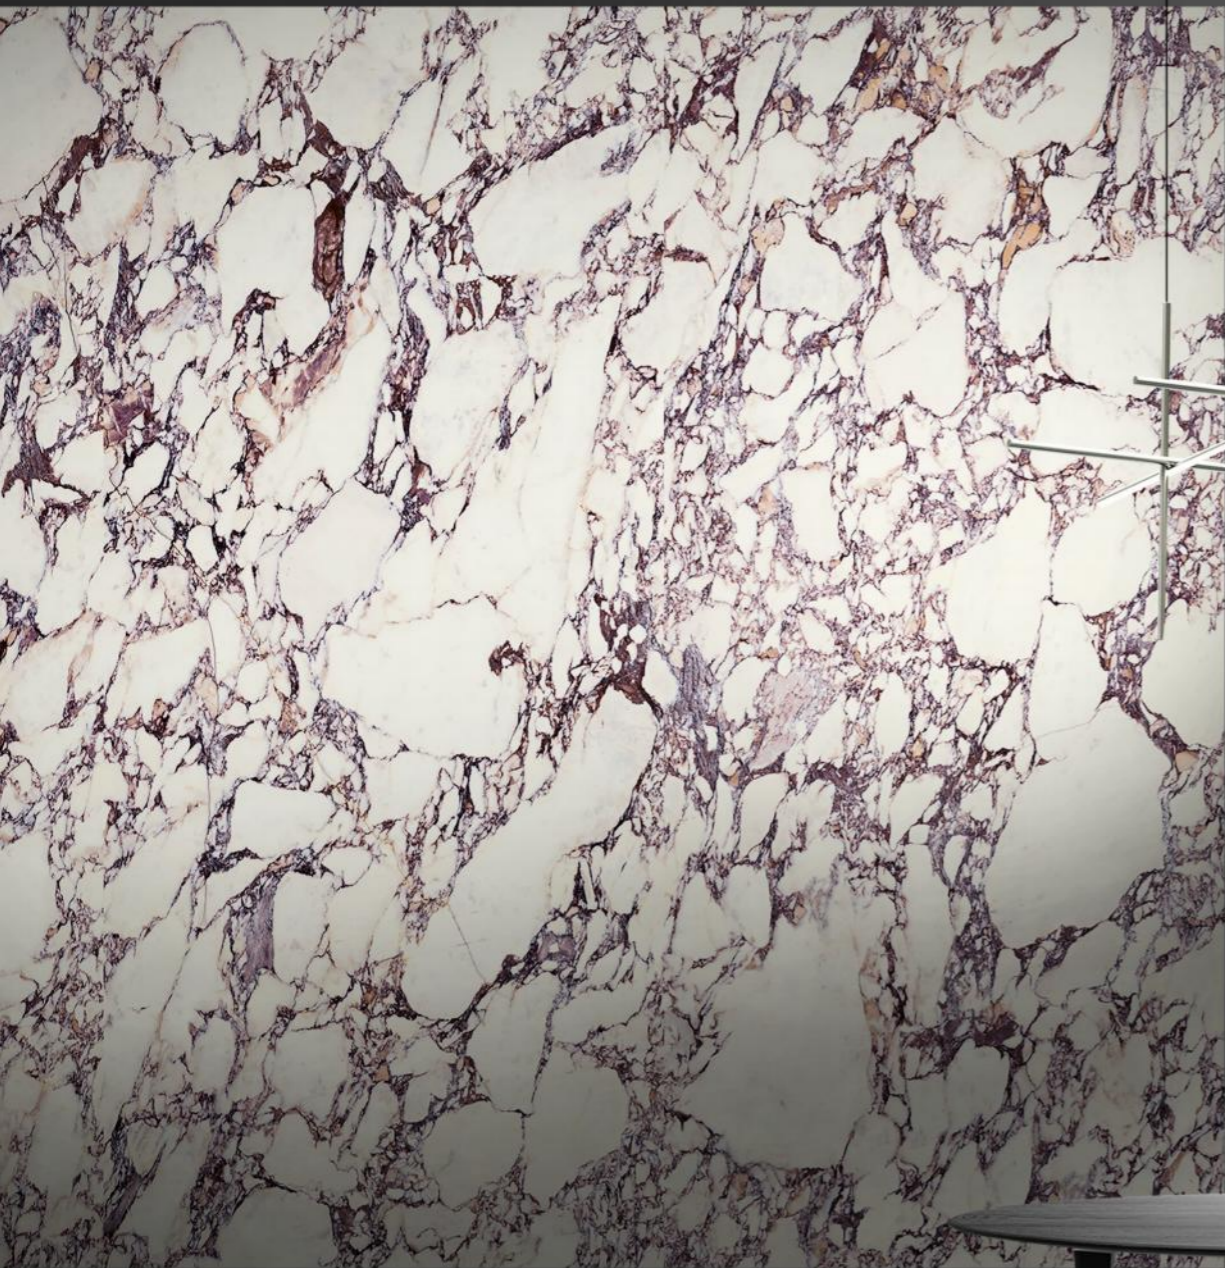

安东尼·宝格丽系列

中世纪的欧洲皇室，钟情于各种来自美洲大陆的宝石，用以装饰象征权利和地位的皇冠和权杖。奢侈品牌宝格丽设计师从考察中，见到了具有通透质感的矿石材料，以此为灵感，将带有白黑紫三种花色纹理的矿石材料，用作在纽约宝格丽门店内装饰中，让这种矿石再次进入大众视野，成为时尚设计界的宠儿，并风靡整个欧洲。

Anthony Bvlgari Series

European royalty in the Middle Ages favored jewels from the American continent to adorn crowns and scepters that symbolized power and status. Luxury brands bulgari designers from the investigation, met with transparent texture of ore materials, for inspiration, will be with a white black purple three color texture of ore materials, used as bulgari store in New York store decoration, let this ore once again into public view, become the darling of the fashion design, and popular in the whole of Europe.