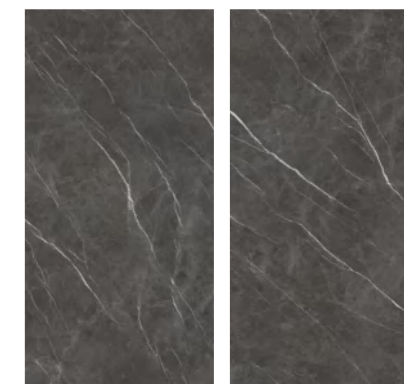

TEXTURE4

CONTINUOUS DISPLAY 连纹展示

TEXTURE1