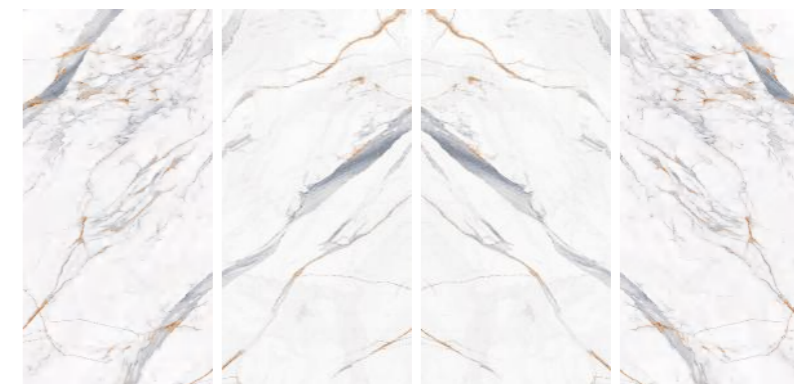

CONTINUOUS DISPLAY 连纹展示

TEXTURE1

TEXTURE2

TEXTURE3

TEXTURE4