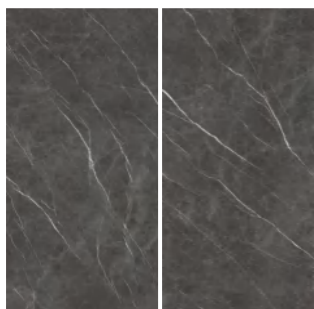

阿普安雕刻白(拼花) APUAN SCULPTURE WHITE
DB6M99BX1-X2-X3-X4 细哑面 1600x3200x6mm

托木尔金冰玉 PEAK POBEDY ICE JADE
DC6M251BP1-P2-P3 亮光面 1200x2700x6mm

细线白 WHITE THIN LINES
DC6M243BR1-R2-R3-R4 天鹅绒面 1200x2700x6mm

加尔达鱼肚金 GARDA CALAEATTA GOLD
DC6M79BR1-R2-R3-N 天鹅绒面 1200x2700x6mm