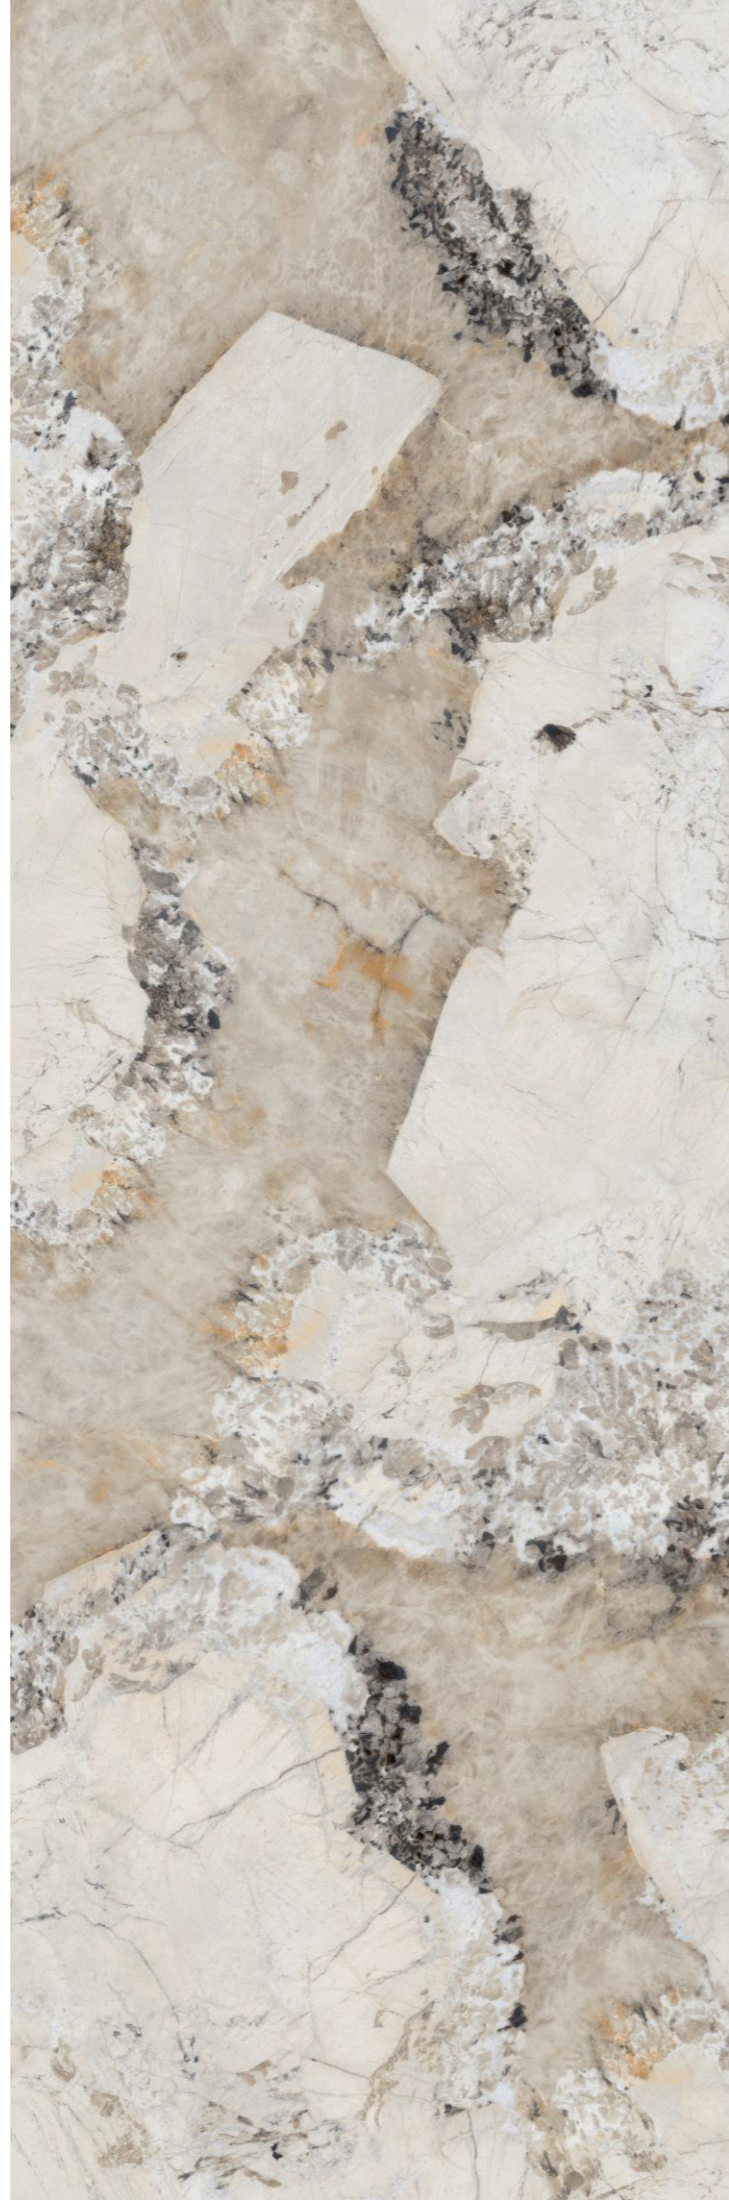

PANDORA

潘多拉

DESCRIPTION

潘多拉奢石样本来源于巴西阿曼拜奢石矿山的潘多拉石种，是一种趋近于晶玉化的奢石材质，其色彩以乳白色为主体，一部分岩石材质因为时间的推移经历了地壳的挤压和温度的骤变，呈现出如玉化一般的结晶状态，在强光的照射下能透露出点点光斑，作为建筑材料使用，其层次感比玉石更加强烈，也可以称之为石中晶玉。

Pandora, the luxury stone sample comes from the Pandora stone species of amanbai luxury stone mine in Brazil. It is a kind of luxury stone material close to crystal jade. Its color is mainly milky white. Some rock materials have experienced the extrusion of the earth's crust and the sudden change of temperature over time, showing a crystal state like jade, and can reveal little spots under the irradiation of strong light. As a building material, it has stronger hierarchy sense than jade, which can also be called crystal jade in stone.

SPECIFICATION

DB2L200CP-Y-对位通体-亮光面
1600X3200X12MM

12 MM

FEATURES

A级防火耐高温 NSF认证食品级表面 吸水率≤0.02% 零渗透不吸污 100%环保材料 抗菌抑菌 GA级耐酸抗碱 R11级防滑 Q1零甲醛 6级莫氏硬度 高硬度耐磨损

APPLY TO SPACE

橱柜/中岛台面面板 餐桌台面面板 卫浴空间配套 窗台石