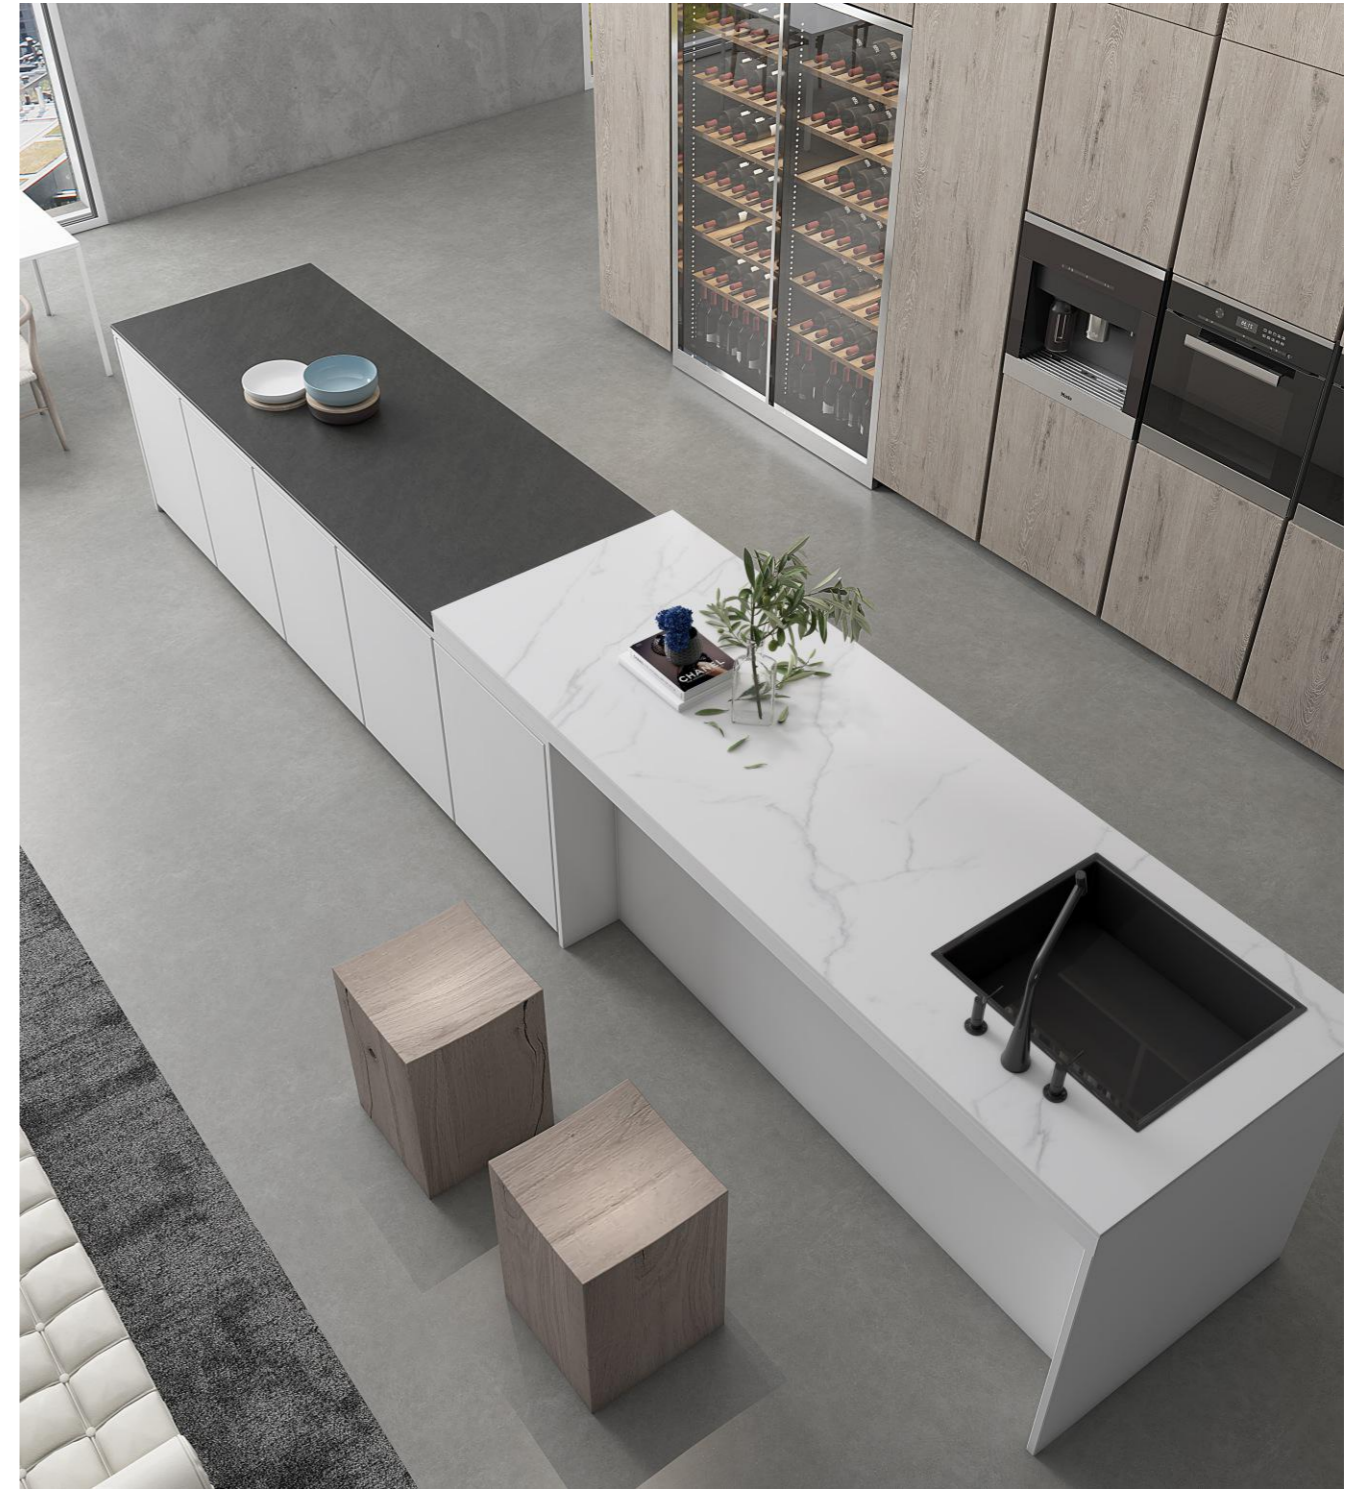

CALACATTA WHITE

卡拉拉细花白

DESCRIPTION

设计灵感来源于世界大理石之都-卡拉拉小镇，卡拉拉的白，是朴华、自然稳重的美感，搭配清雅纹路，在家居应用中能产生比金碧辉煌更精雕细琢的效果。

The design inspiration comes from the small town of Karala, the capital of marble in the world. The white color of Karala is a simple, natural and stable aesthetic feeling, coupled with elegant patterns, which can produce a more exquisite effect than resplendence in household applications.

SPECIFICATION

DP2M307AR-天鹅绒面
800X2700X12MM

12 MM

FEATURES

A1级 防火耐高温
NSF认证 食品级表面
吸水率≤0.02% 零渗透不吸污
100%环保材料 抗菌抑菌
GA级 耐酸抗碱
R11级 防滑
0 零甲醛
6级莫氏硬度 高硬度耐磨损

APPLY TO SPACE

橱柜/中岛台面面板 餐桌台面面板 卫浴空间配套 窗台石